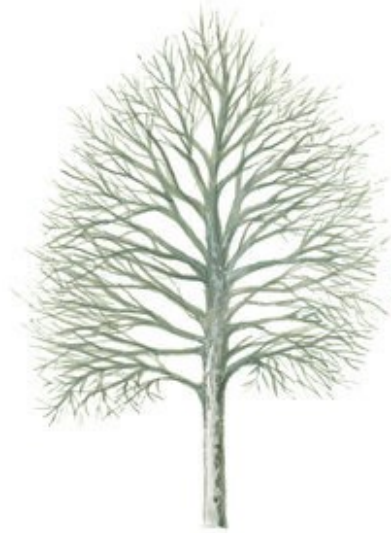

## Rowan/Mountain Ash

Leaf buds are purple and hairy.

Bark is smooth and grey.

## Oak

Round, brown leaf buds.

Twigs are smooth.

Bark is rough and grey-brown.